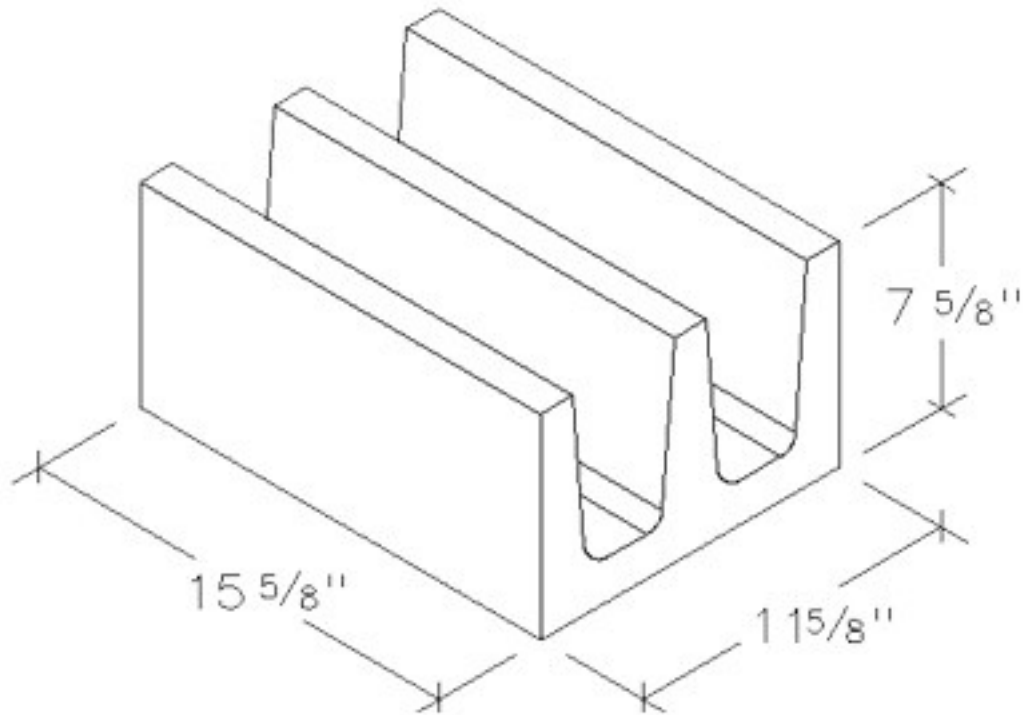

12" Horizontal Bond Beam
12 x 8 x 16

<p>ACME LIGHT: LIGHT WEIGHT: NORMAL WEIGHT:</p>	<p>Dimensions: 11 5/8" x 7 5/8" x 15 5/8" W x H x L</p>
<p>CUBE QUANTITY: PALLET:</p>	<p>PRODUCT # 120816HBB</p>
<p> ACME BLOCK & BRICK INC.</p>	<p>248 Dayton Spur Road Crossville, TN 38555 Phone: 931-484-8435 www.AcmeBlockandBrick.com</p>