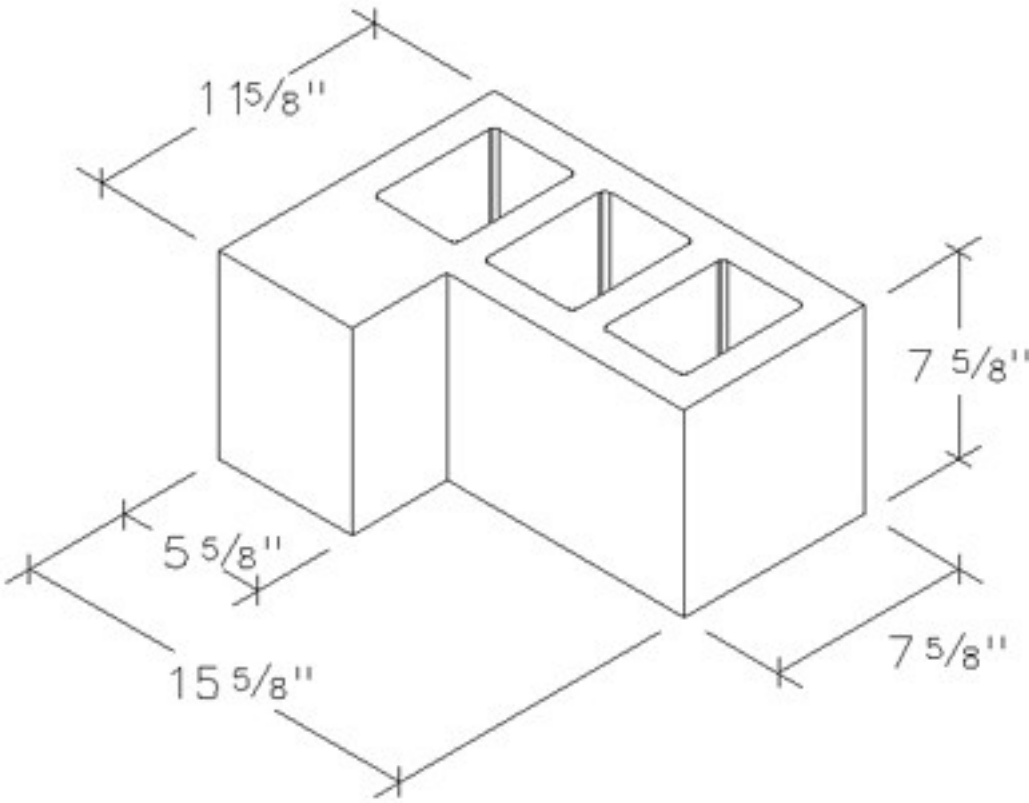

**12" Return Corner
8 x 8 x 16**

<p>ACME LIGHT:</p> <p>LIGHT WEIGHT:</p> <p>NORMAL WEIGHT:</p>	<p>Dimensions:</p> <p>11 5/8" x 7 5/8" x 15 5/8" W x H x L</p>
<p>CUBE QUANTITY: 78</p> <p>PALLET:</p>	<p>PRODUCT #</p> <p>120816RC</p>
 <p>ACME BLOCK & BRICK INC.</p>	<p>248 Dayton Spur Road Crossville, TN 38555 Phone: 931-484-8435 www.AcmeBlockandBrick.com</p>