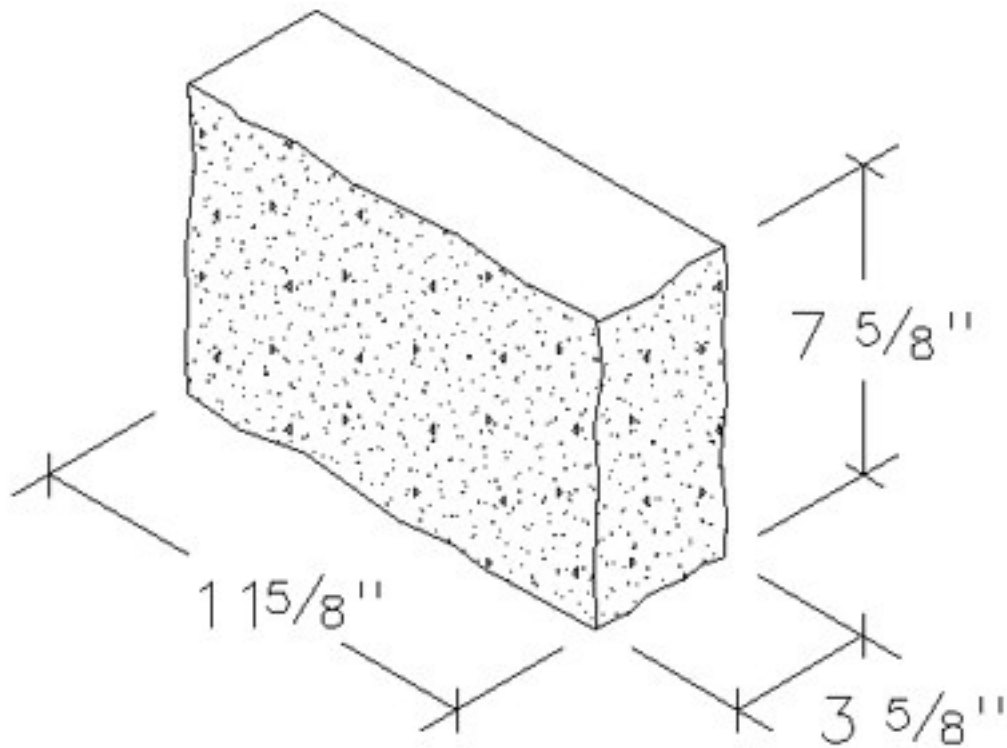

4" Split Face End Corner
4 x 8 x 12

<p>ACME LIGHT: LIGHT WEIGHT: NORMAL WEIGHT:</p>	<p>Dimensions: 3 5/8" x 7 5/8" x 11 5/8" W x H x L</p>
<p>CUBE QUANTITY: PALLET: YES</p>	<p>PRODUCT # 040812SFEC</p>
<p> ACME BLOCK & BRICK INC.</p>	<p>248 Dayton Spur Road Crossville, TN 38555 Phone: 931-484-8435 www.AcmeBlockandBrick.com</p>