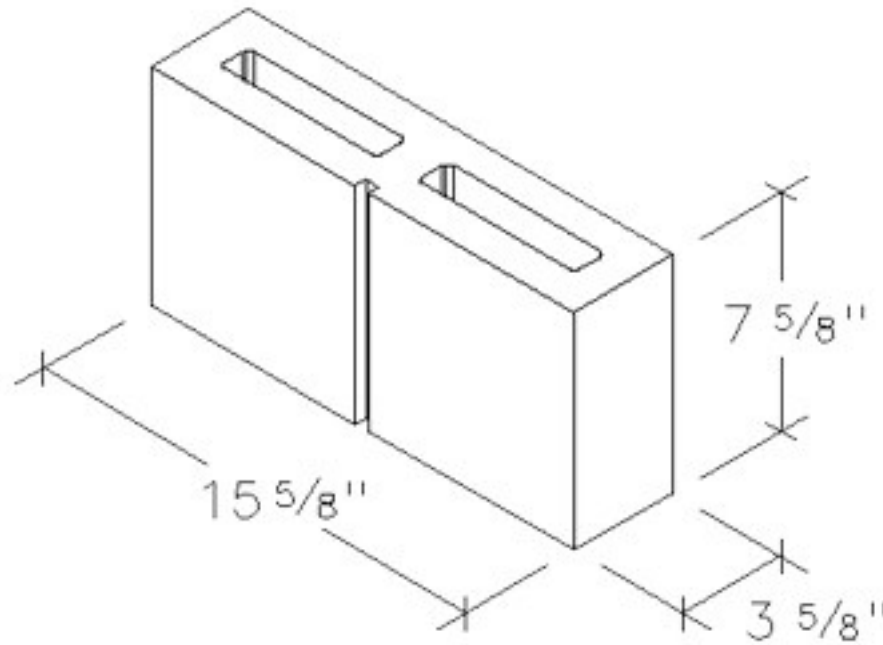

**4" Single Core**  
**4 x 8 x 16**

<b>ACME LIGHT:</b> <b>LIGHT WEIGHT:</b> <b>NORMAL WEIGHT:</b>	<b>Dimensions:</b> 3 5/8" x 7 5/8" x 15 5/8" W x H x L
<b>CUBE QUANTITY:</b> 144 <b>PALLET:</b> YES	<b>PRODUCT #</b> <b>040816</b>
 <b>ACME</b> BLOCK & BRICK INC.	248 Dayton Spur Road Crossville, TN 38555 Phone: 931-484-8435 <a href="http://www.AcmeBlockandBrick.com">www.AcmeBlockandBrick.com</a>