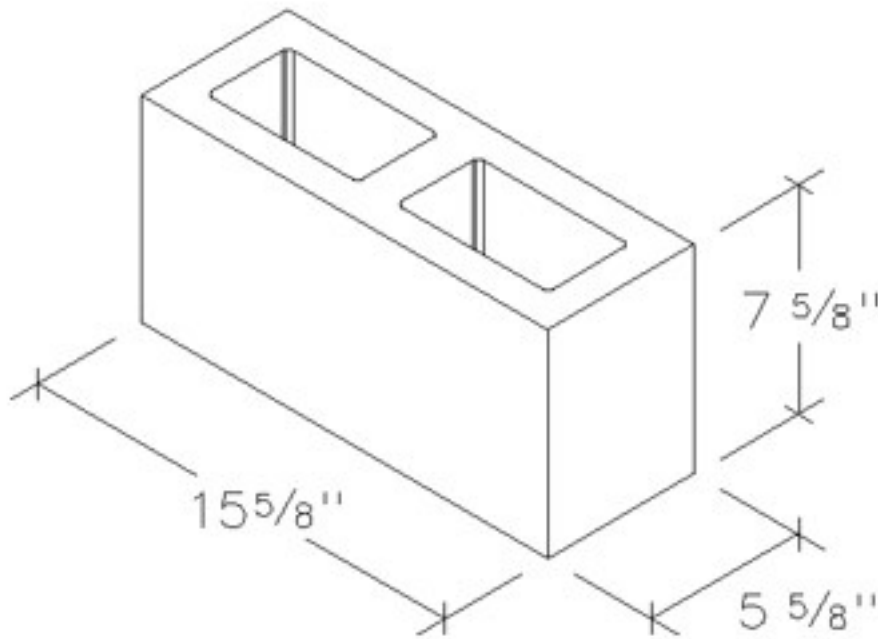

**6" Smooth Face
6 x 8 x 16**

ACME LIGHT: LIGHT WEIGHT: NORMAL WEIGHT:	Dimensions: 5 5/8" x 7 5/8" x 15 5/8" W x H x L
CUBE QUANTITY: 144 PALLET:	PRODUCT # 060816
 ACME BLOCK & BRICK INC.	248 Dayton Spur Road Crossville, TN 38555 Phone: 931-484-8435 www.AcmeBlockandBrick.com