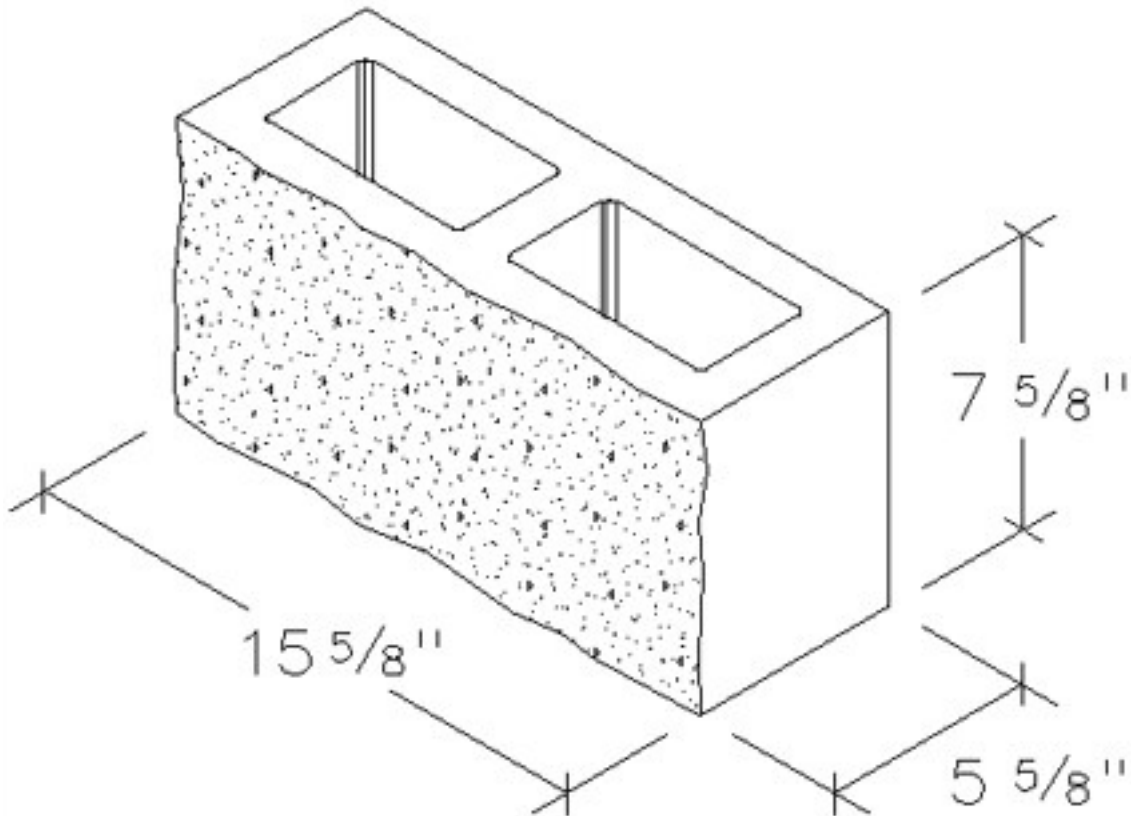

6" Split Face
6 x 8 x 16

<p>ACME LIGHT:</p> <p>LIGHT WEIGHT:</p> <p>NORMAL WEIGHT:</p>	<p>Dimensions:</p> <p>5 5/8" x 7 5/8" x 15 5/8" W x H x L</p>
<p>CUBE QUANTITY: 144</p> <p>PALLET: YES</p>	<p>PRODUCT #</p> <p>060816SF</p>
 <p>ACME BLOCK & BRICK INC.</p>	<p>248 Dayton Spur Road Crossville, TN 38555 Phone: 931-484-8435 www.AcmeBlockandBrick.com</p>