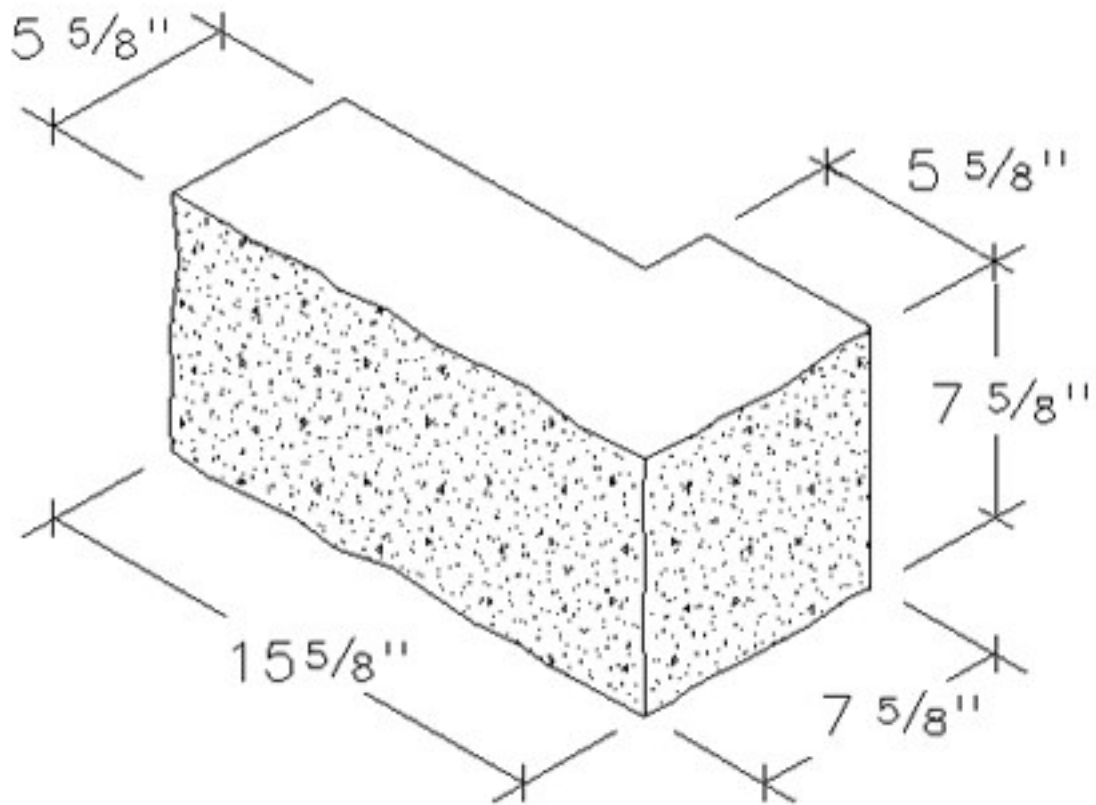

6" Split Face Return Corner
6 x 8 x 16

<p>ACME LIGHT:</p> <p>LIGHT WEIGHT:</p> <p>NORMAL WEIGHT:</p>	<p>Dimensions:</p> <p>5 5/8" x 7 5/8" x 15 5/8"</p> <p>W x H x L</p>
<p>CUBE QUANTITY:</p> <p>PALLET: YES</p>	<p>PRODUCT #</p> <p>080816SFRC</p>
 <p>ACME BLOCK & BRICK INC.</p>	<p>248 Dayton Spur Road Crossville, TN 38555</p> <p>Phone: 931-484-8435</p> <p>www.AcmeBlockandBrick.com</p>