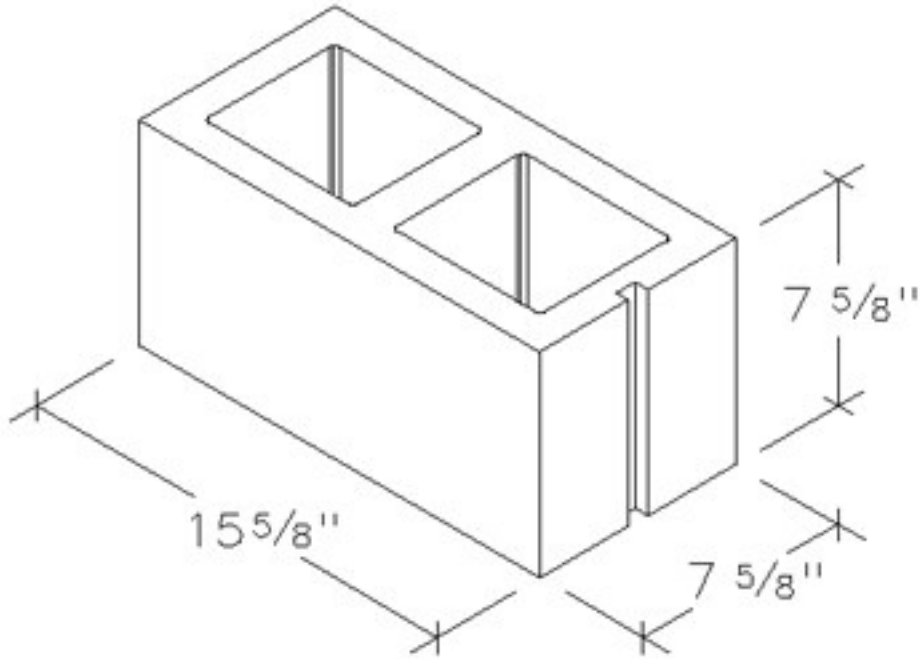

**8" Smooth Face
8 x 8 x 16**

<p>ACME LIGHT: LIGHT WEIGHT: NORMAL WEIGHT:</p>	<p>Dimensions: 7 5/8" x 7 5/8" x 15 5/8" W x H x L</p>
<p>CUBE QUANTITY: 108 PALLET:</p>	<p>PRODUCT # 080816</p>
 <p>ACME BLOCK & BRICK INC.</p>	<p>248 Dayton Spur Road Crossville, TN 38555 Phone: 931-484-8435 www.AcmeBlockandBrick.com</p>