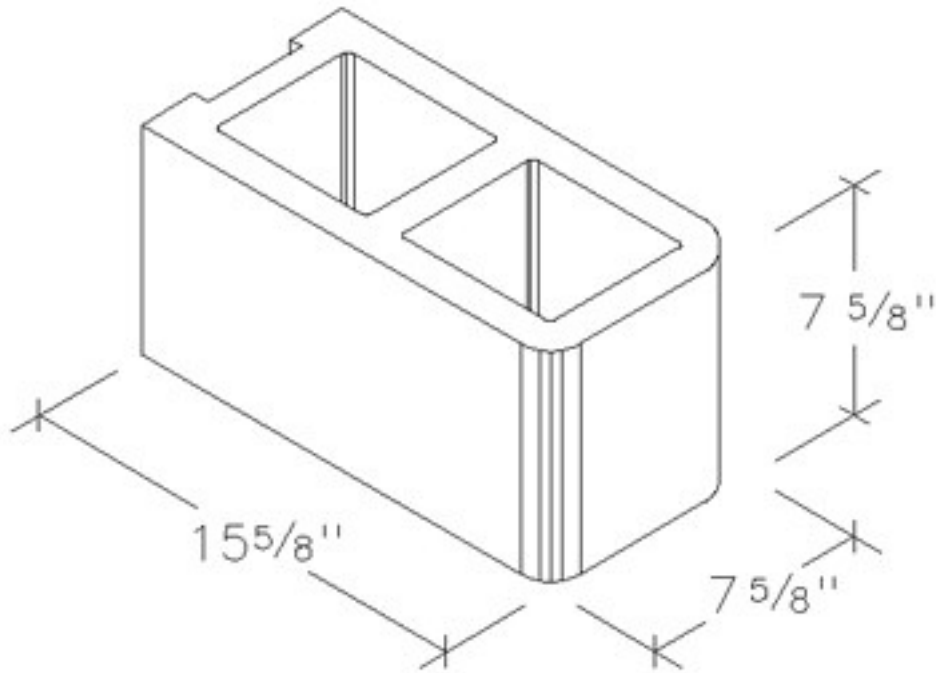

**8" Double Bull Nose
8 x 8 x 16**

| | |
|---|---|
| <p>ACME LIGHT:</p> <p>LIGHT WEIGHT:</p> <p>NORMAL WEIGHT:</p> | <p>Dimensions:</p> <p>7 5/8" x 7 5/8" x 15 5/8" W x H x L</p> |
| <p>CUBE QUANTITY: 108</p> <p>PALLET: YES</p> | <p>PRODUCT #</p> <p>080816DBN</p> |
|  <p>ACME BLOCK & BRICK INC.</p> | <p>248 Dayton Spur Road Crossville, TN 38555 Phone: 931-484-8435 www.AcmeBlockandBrick.com</p> |