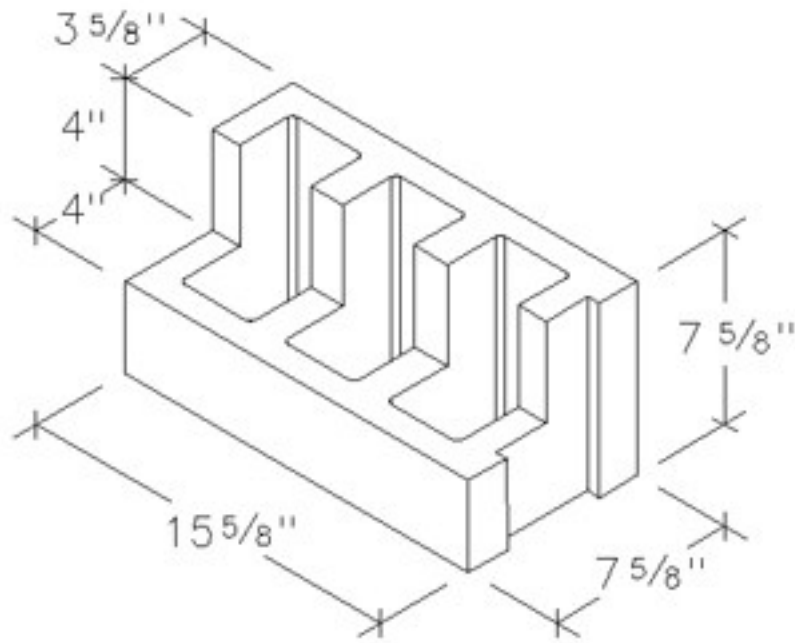

**8" Header
8 x 8 x 16**

ACME LIGHT: LIGHT WEIGHT: NORMAL WEIGHT:	Dimensions: 7 5/8" x 7 5/8" x 15 5/8" W x H x L
CUBE QUANTITY: 144 PALLET: Optional	PRODUCT # 080816
 ACME BLOCK & BRICK INC.	248 Dayton Spur Road Crossville, TN 38555 Phone: 931-484-8435 www.AcmeBlockandBrick.com