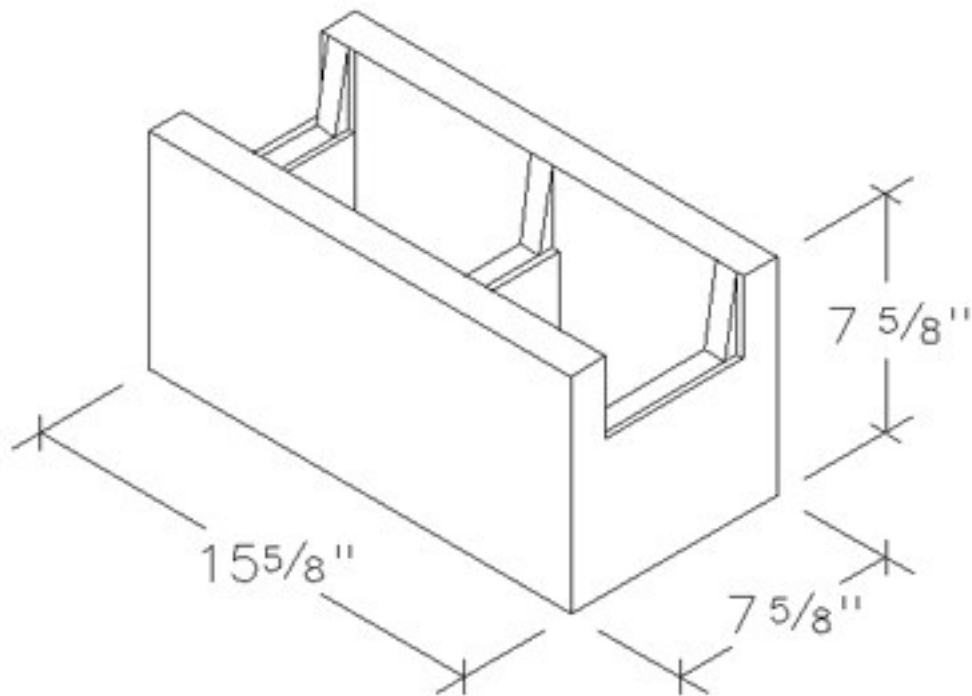

8" Open Bottom Bond Beam
8 x 8 x 16

| | |
|---|---|
| <p>ACME LIGHT:</p> <p>LIGHT WEIGHT:</p> <p>NORMAL WEIGHT:</p> | <p>Dimensions:</p> <p>7 5/8" x 7 5/8" x 16 5/8 W x H x L</p> |
| <p>CUBE QUANTITY:</p> <p>PALLET:</p> | <p>PRODUCT #</p> <p>080816OBB</p> |
|  <p>ACME BLOCK & BRICK INC.</p> | <p>248 Dayton Spur Road Crossville, TN 38555 Phone: 931-484-8435 www.AcmeBlockandBrick.com</p> |