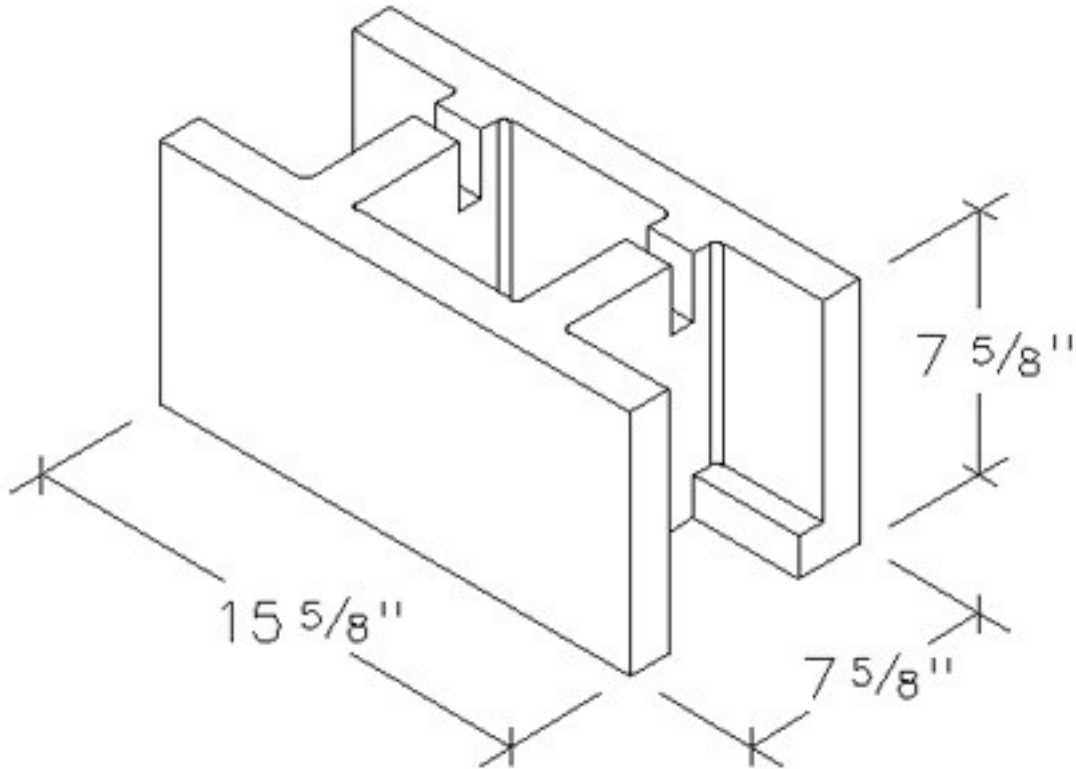

**8" Retaining Wall
8 x 8 x 16**

<p>ACME LIGHT: LIGHT WEIGHT: NORMAL WEIGHT:</p>	<p>Dimensions: 7 5/8" x 7 5/8" x 15 5/8" W x H x L</p>
<p>CUBE QUANTITY: 108 PALLET:</p>	<p>PRODUCT # 080816RW</p>
<p> ACME BLOCK & BRICK INC.</p>	<p>248 Dayton Spur Road Crossville, TN 38555 Phone: 931-484-8435 www.AcmeBlockandBrick.com</p>