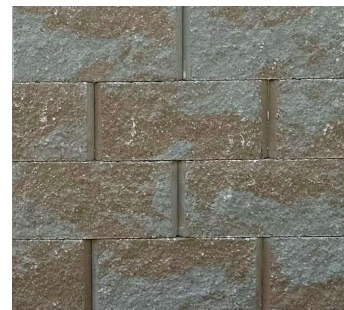

Color Guide

Product Line

Retaining Wall System

Approximate Dimensions 8"x18"x12"

Available in the following colors.

Blended Colors

- Rivers Blend
- Smokey Mountain
- Midnight Mist
- Knox Blend

Solid Colors

- Ash
- Cumberland

Retaining Wall Cap

Available in all colors.

Rivers Blend

Smokey Mountain

Ash

Midnight Mist

Cumberland