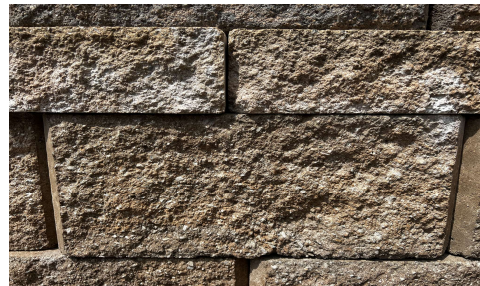

Color Guide

Product Line

Retaining Wall System

Approximate Dimensions 8"x18"x12"

Available in the following colors.

Blended Colors

- Buff/Black

Buff/Black

Solid Colors

- Gray
- Sandstone

Gray

Retaining Wall Cap

Available in the following colors.

- Buff/Black
- Gray
- Sandstone

Sandstone