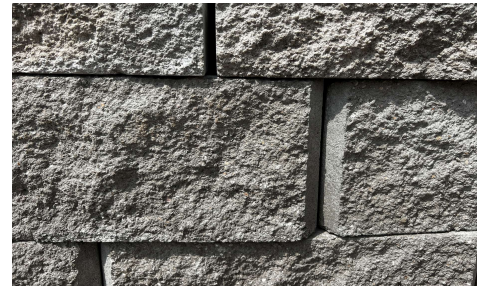

Color Guide

Product Line

Retaining Wall System

Approximate Dimensions 8"x18"x12"

Available in the following colors.

Blended Colors

- Buff/Black

Buff/Black

Solid Colors

- Gray
- Sandstone

Gray

Retaining Wall Cap

Available in the following colors.

- Buff/Black
- Gray
- Sandstone

Sandstone