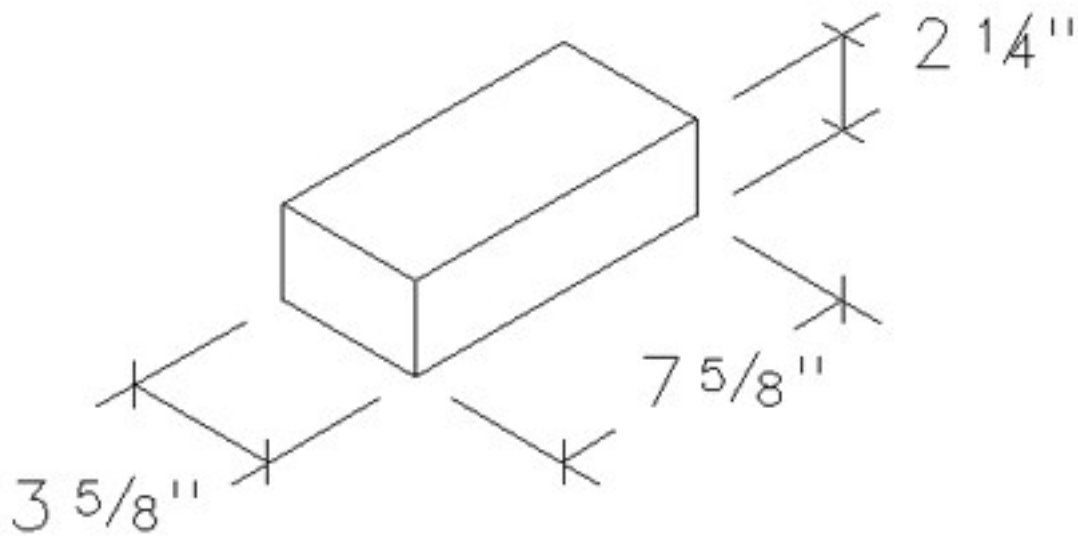

Concrete Brick
4 x 4 x 8

<p>ACME LIGHT: LIGHT WEIGHT: NORMAL WEIGHT:</p>	<p>Dimensions: 3 5/8" x 2 1/4" x 7 5/8" W x H x L</p>
<p>CUBE QUANTITY: PALLET:</p>	<p>PRODUCT # 040207</p>
 <p>ACME BLOCK & BRICK INC.</p>	<p>248 Dayton Spur Road Crossville, TN 38555 Phone: 931-484-8435 www.AcmeBlockandBrick.com</p>